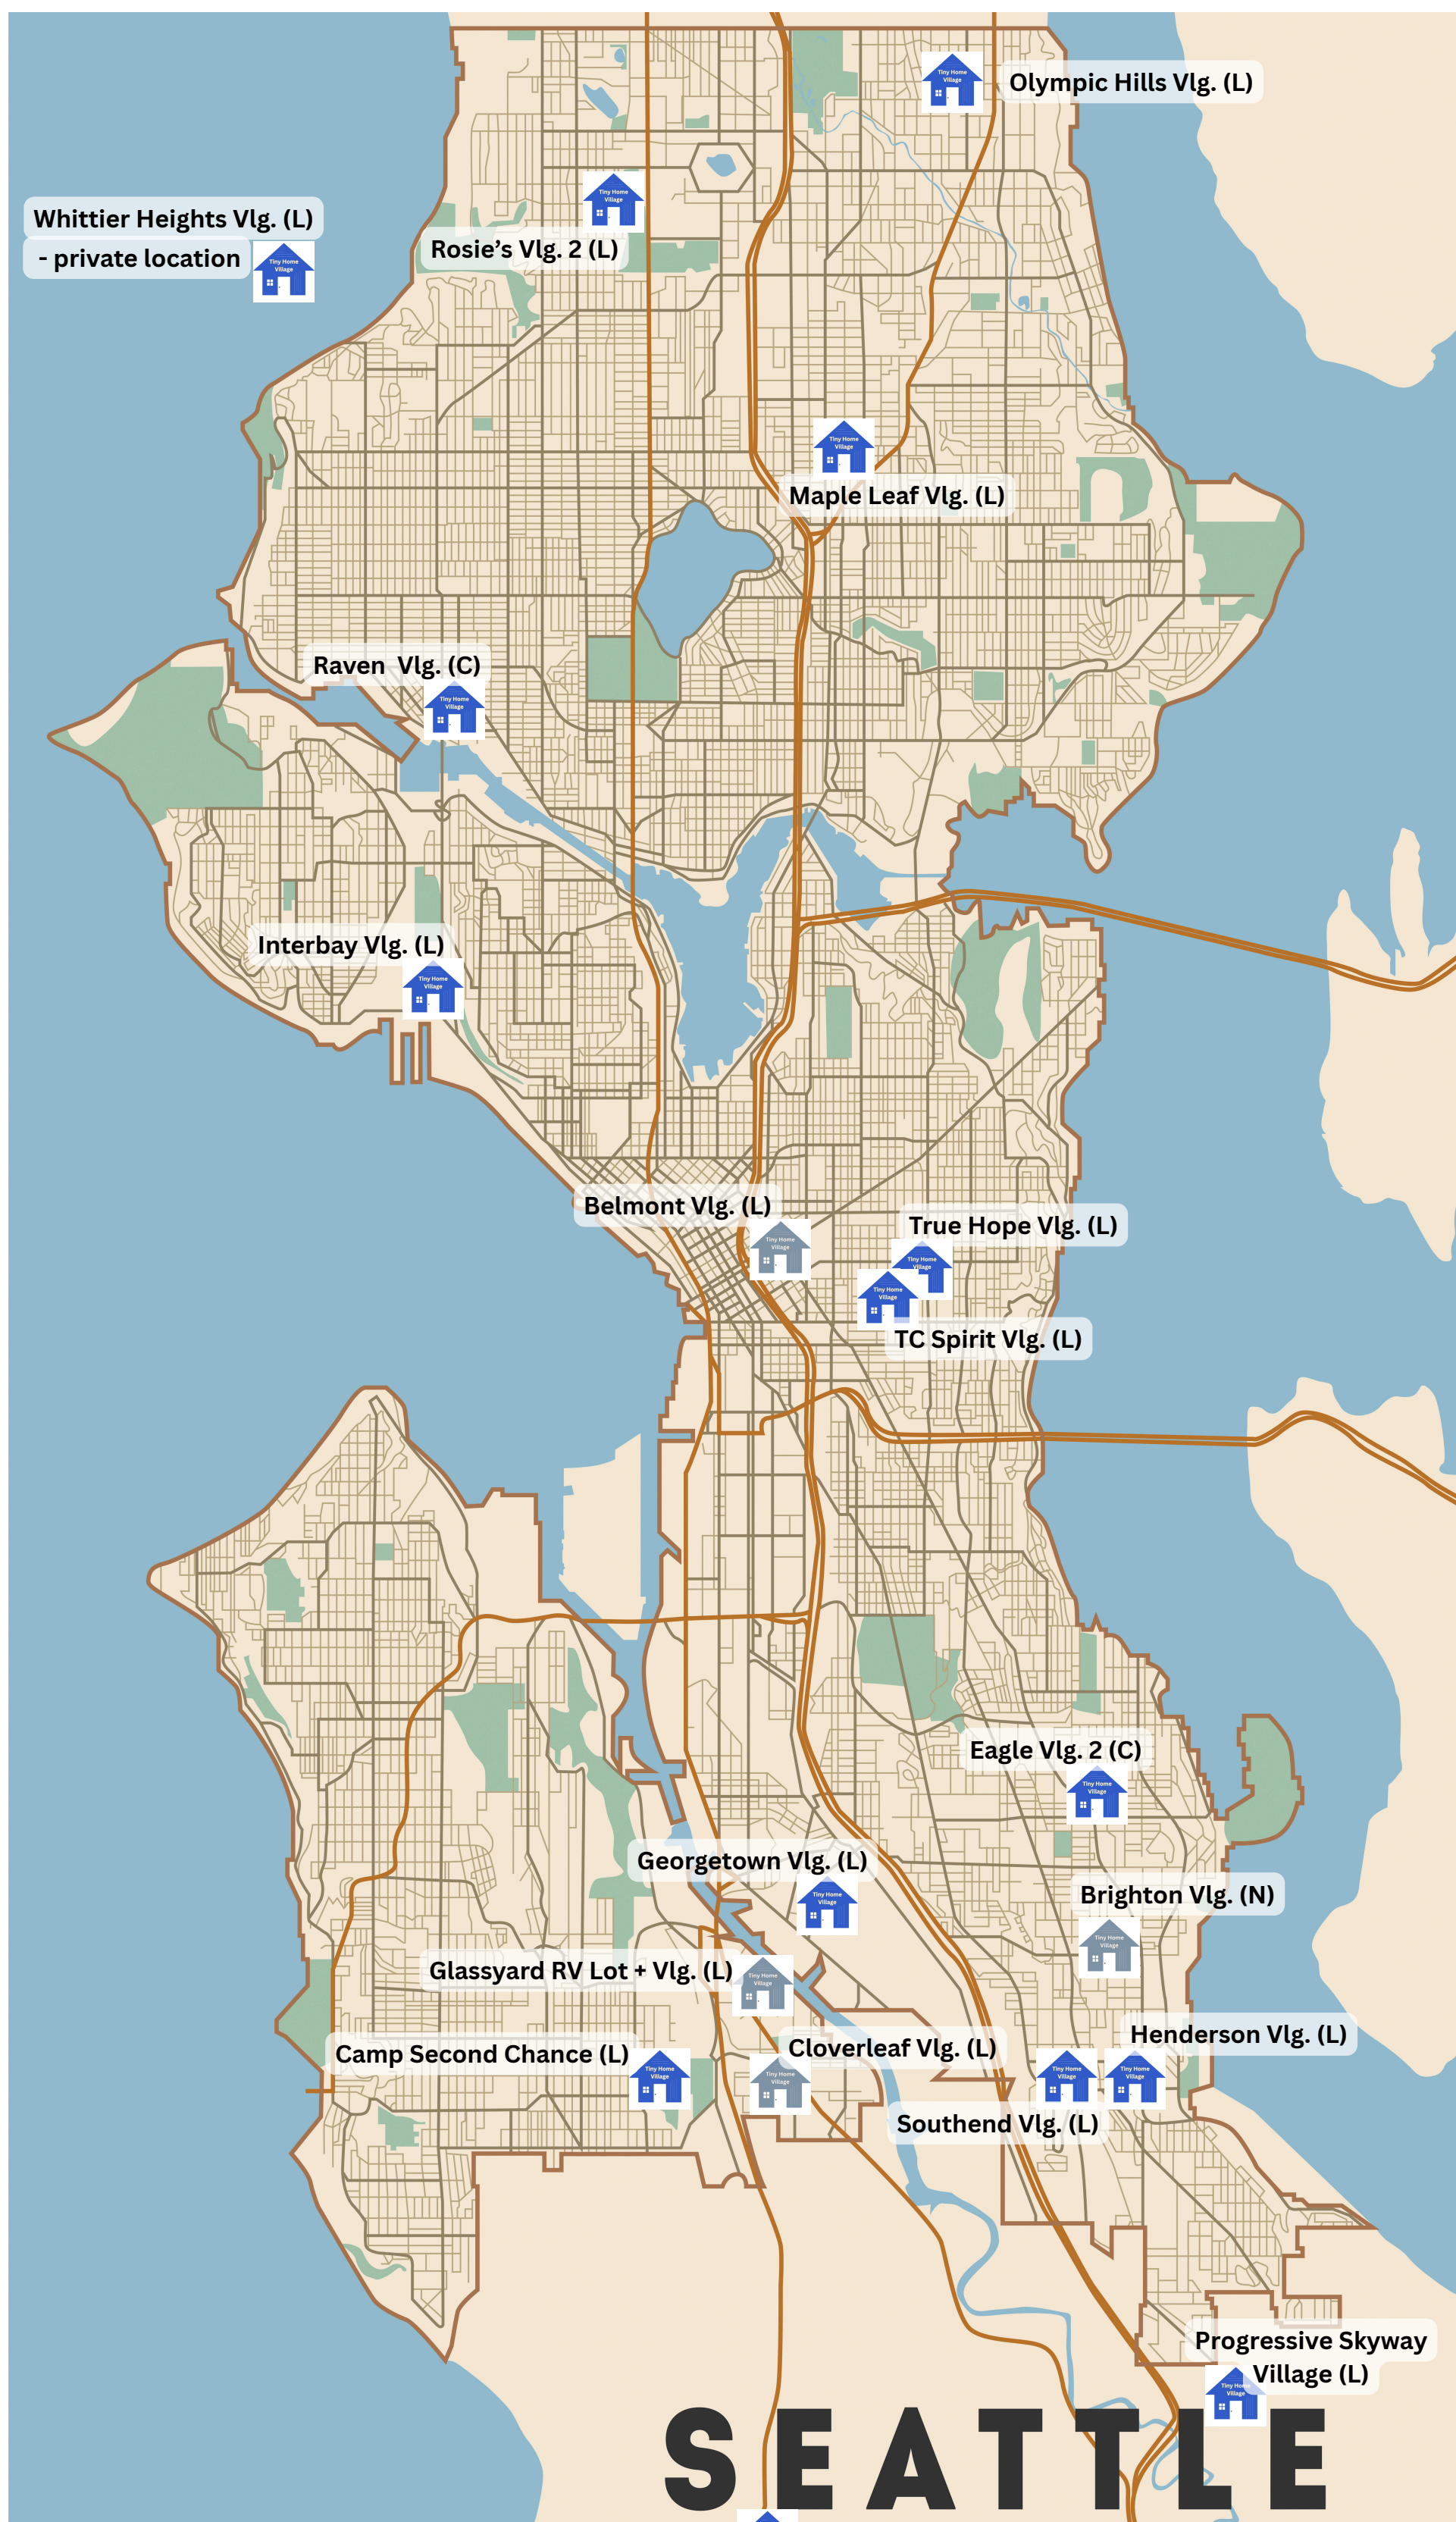

Tiny Home Villages

using SFNW-built tiny homes

as of June 1, 2026

 = existing
 = in progress/ planned

(L) = LIHI (**18 existing** + 5 in progress)

(N) = Nickelsville (**1 in progress**; 2 other existing do not use SFNW tiny homes)

(C) = Chief Seattle Club (**2 existing**)

(W) = WeShinePDX (**1 existing**)

(also) 
TACOMA area

Riverton Park Vlg., Tukwila (L) Miracle Temple Village, Tukwila (L)
 Church By the Side of the Road Vlg., Tukwila (L)

(also) 
PORTLAND area
 Parkhurst Community Vlg. (W)